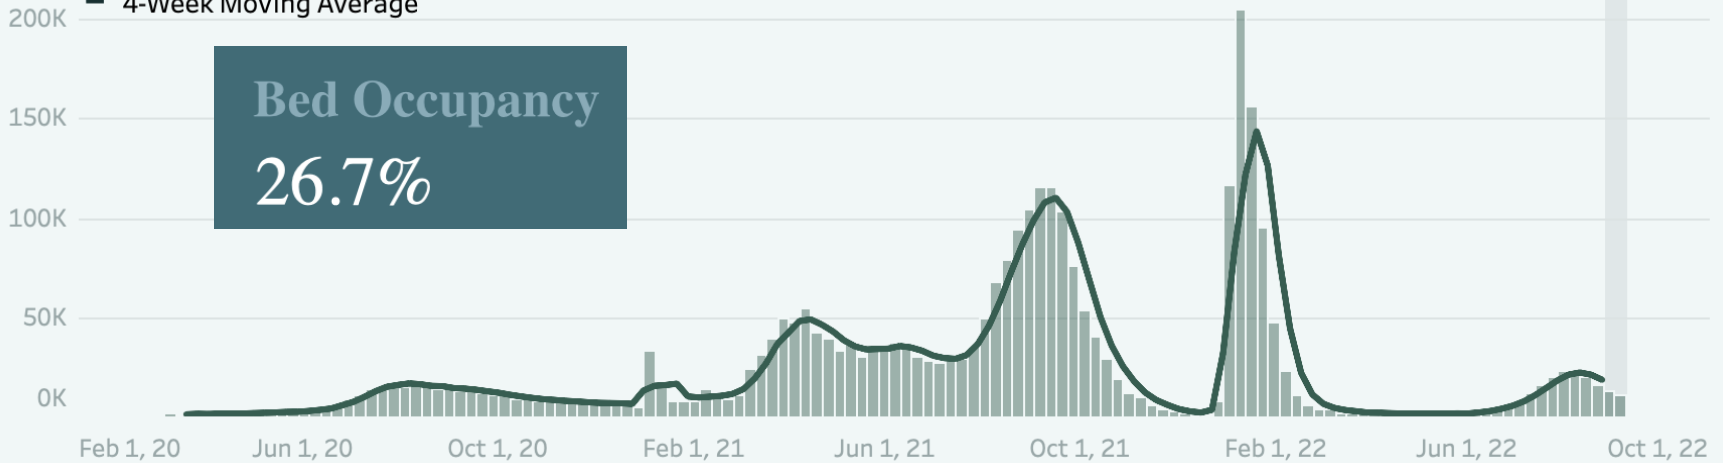

Based on 3,904,133 patients

Recovered

3,815,771

Based on 3,904,133 patients

Deaths

62,288

Based on 3,904,133 patients

Repatriates

41,361

Based on 3,904,133 patients

Updated at: 2:27 pm - 11 September 2022

4-Week Moving Average

Bed Occupancy
26.7%

COVID-19 SAFETY MEASURES

Wash Hands Thoroughly

Use Soap or Hand Sanitizer